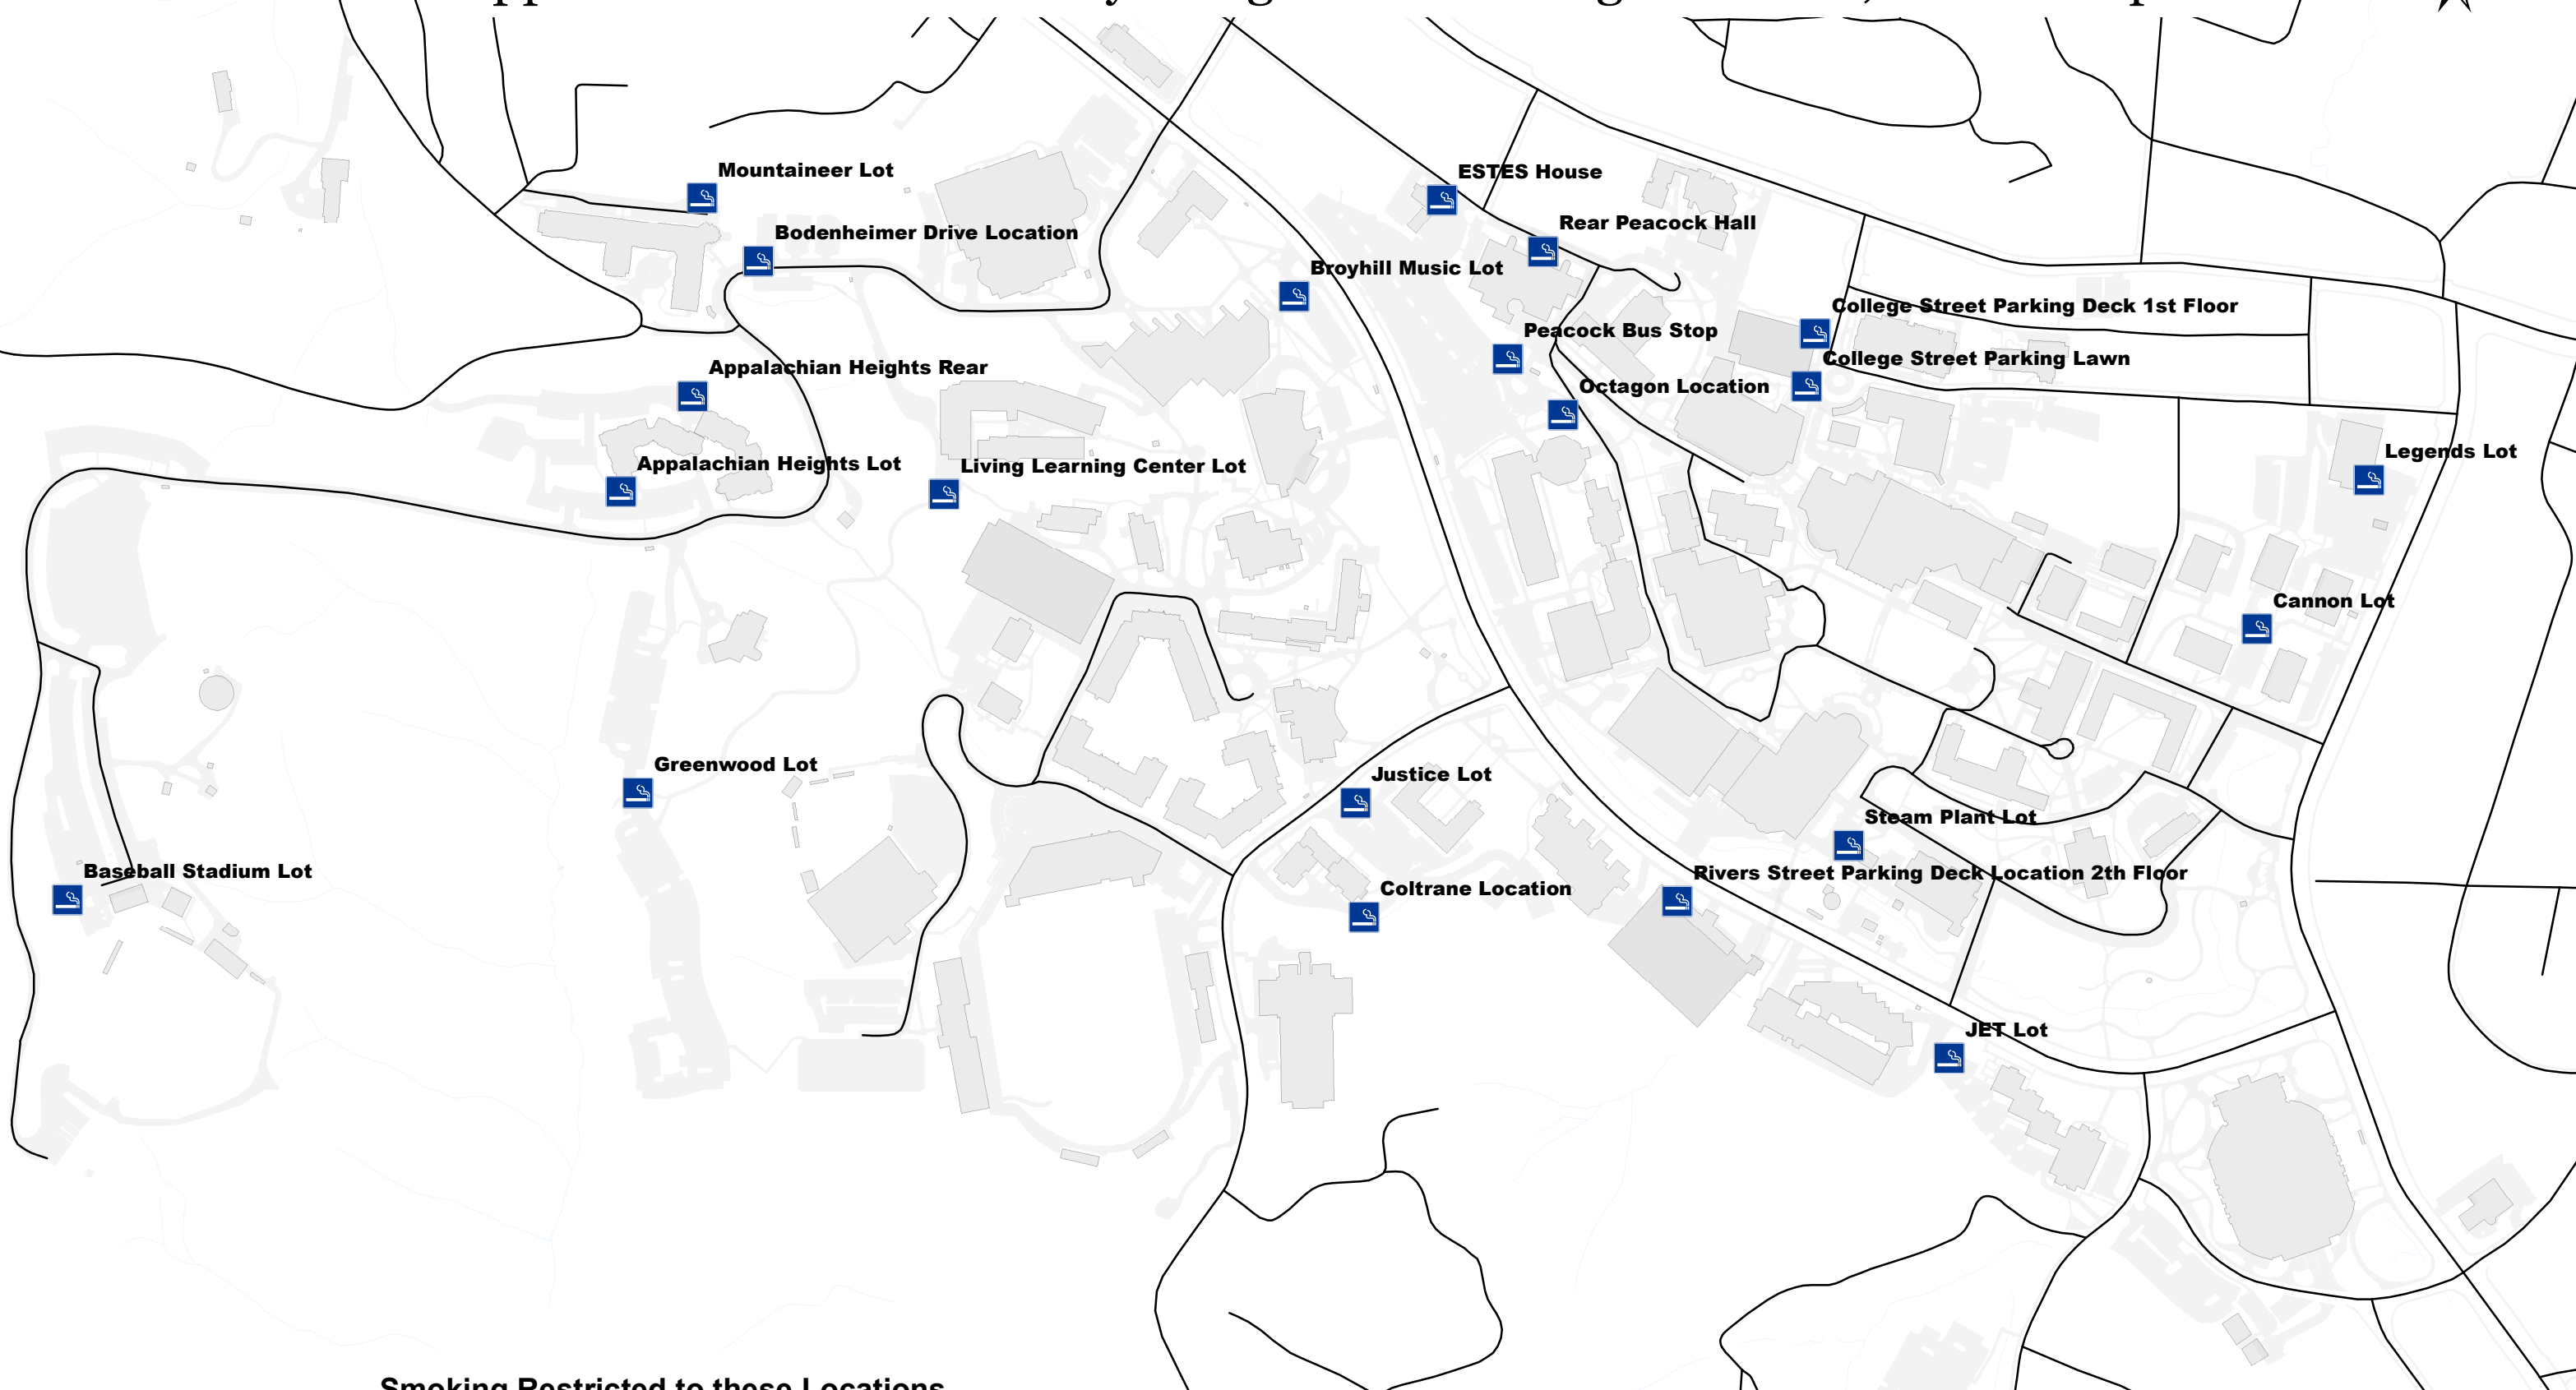

Appalachian State University Designated Smoking Locations, Main Campus

Smoking Restricted to these Locations

500

Feet